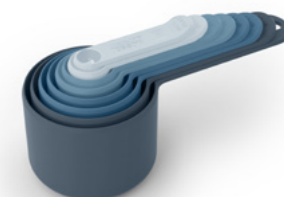

Nest™ Measure
8-piece measuring cup set
(98999) Sky
H8 x W9 x D18 cm
(H3 x W3.5 x D7 inches)