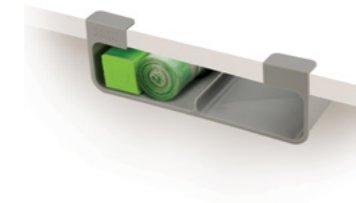

DrawerStore™
Expanding cookware organiser
(85167) Grey
H14.7 x D20.4 x W30.6 cm
(H6.75 x D8 x W12.1 inches)

CupboardStore™
Set of 4 in-cupboard pan lid holders
(85149) Grey
H3.7 x W19 x D2.3 cm
(H1½ x W7½ x D1 inches)

CupboardStore™
Easy-access storage caddy
(85197)
H46.2 x D17.1 x W11.2 cm
(H18.2 x D6.7 x W4.4 inches)

CupboardStore™
Film, foil and bag organiser
(85177) Grey
H9 x D22 x W26.3 cm
(H3½ x D8¾ x W9¼ inches)