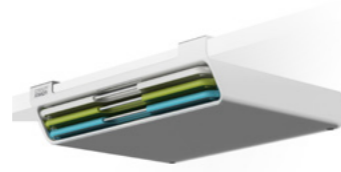

Nest™ Boards Plus
6-piece knife and chopping board set
(60194)
H27.2 x W28.3 x D22.7 cm
(H10.7 x 11.1 x 8.9 inches)

Folio™ Slim
3-piece chopping board set
(60199)
H7.3 x W31.5 x D22.8cm
(H2¾ x W12½ x D9 inches)