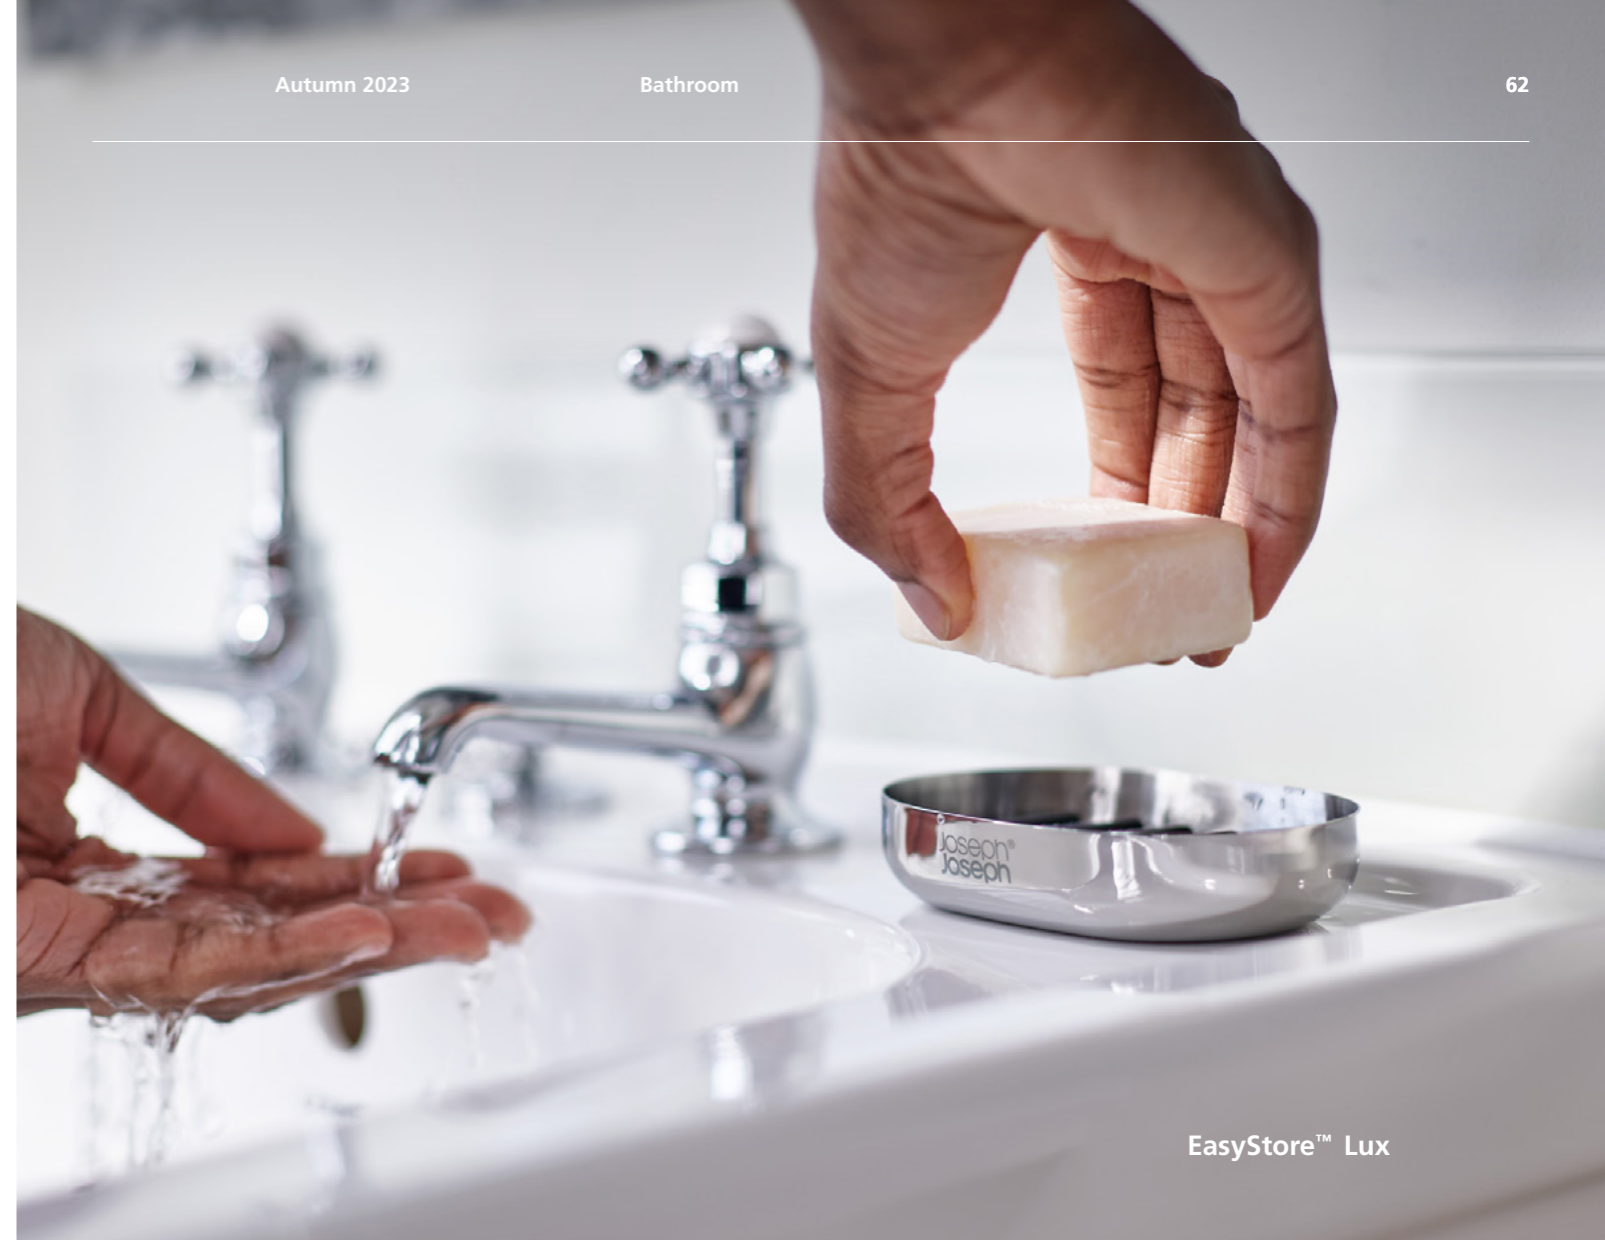

EasyStore™
Bathroom caddy
(70576) Ecru
W24.9 x D11.6 x H11.9 cm
(W9¾ x D4½ x H4¾ inches)

EasyStore™ Luxe
Large stainless-steel
toothbrush caddy
(70581)
H11.7 x W17.5 x D9.4cm
(H4½ x W7 x D3¾ inches)

EasyStore™ Steel
Large toothbrush caddy
(70531) Large white
H13 x W18 x D10 cm
(H5 x W7 x H4 inches)

EasyStore™
Large toothbrush caddy
(70575) Ecru
D17.1 x W9 x H13 cm
(D6¾ x W3¾ x H5 inches)

EasyStore™ Luxe
Stainless-steel toothbrush caddy
(70580)
H11.7 x W9 x D9 cm
(H4½ x W3½ x D3½ inches)

EasyStore™ Steel
Toothbrush caddy
(70530) White
H12 x W9.5 x D9.5 cm
(H4¾ x W3¾ x H3¾ inches)

EasyStore™
Toothbrush caddy
(70509) White/Grey
D9 x W9 x H13 cm
(D3½ x W3½ x H5 inches)

EasyStore™
Toothbrush caddy
(70574) Ecru
D9 x W9 x H13 cm
(D3½ x W3½ x H5 inches)

EasyStore™ Luxe
Quick-drain stainless-steel soap dish
(70579)
H2.5 x W11.5 x D8 cm
(H1 x W4½ x D3 inches)

Slim™ Steel
Compact soap dish
(70533) White
H4 x W8 x D9 cm
(H1½ x W3 x D3½ inches)

EasyStore™ Lux

Slim™
Compact soap dish
(70577) Ecru
D7.1 x D8.4 x H3.6 cm
(H3¼ x W2¾ x D1½ inches)

Slim™
Compact soap dish
(70511) White/Grey
D7.1 x D8.4 x H3.6 cm
(H3¼ x W2¾ x D1½ inches)