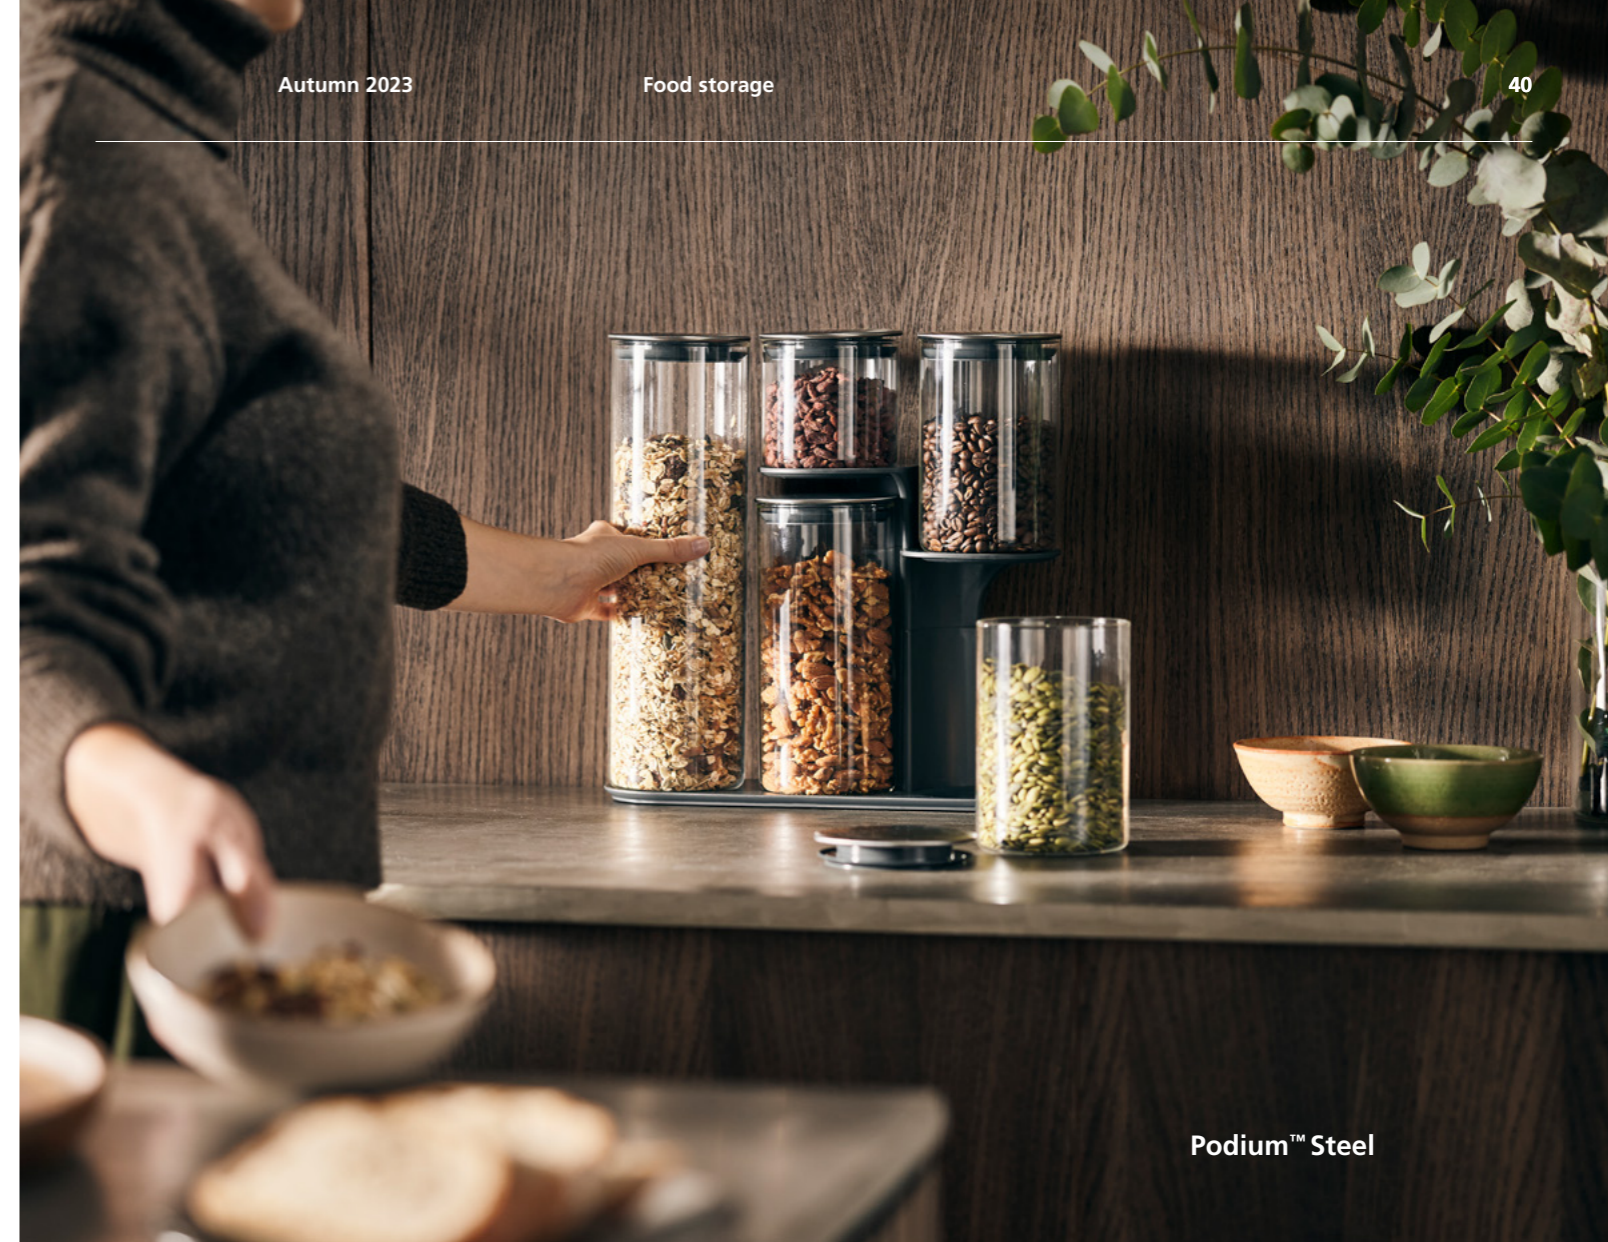

Food storage

CupboardStore™
Rotating organiser
(85195)
H6.8 x D28 x W33 cm
(H2.7 x D11 x W13 inches)

CupboardStore™
2-tier rotating organiser
(85196)
H20 x D28 x W33 cm
(H7.8 x D11 x W13 inches)

Podium™ Steel

Podium™
5-piece storage container set
(81106) Sky
H32.2 x W31.2 x D10.4 cm
(H12½ x W12¼ x D4¼ inches)

Podium™
5-piece storage container set
(81128) Sage
H32.2 x W31.2 x D10.4 cm
(H12½ x W12¼ x D4¼ inches)