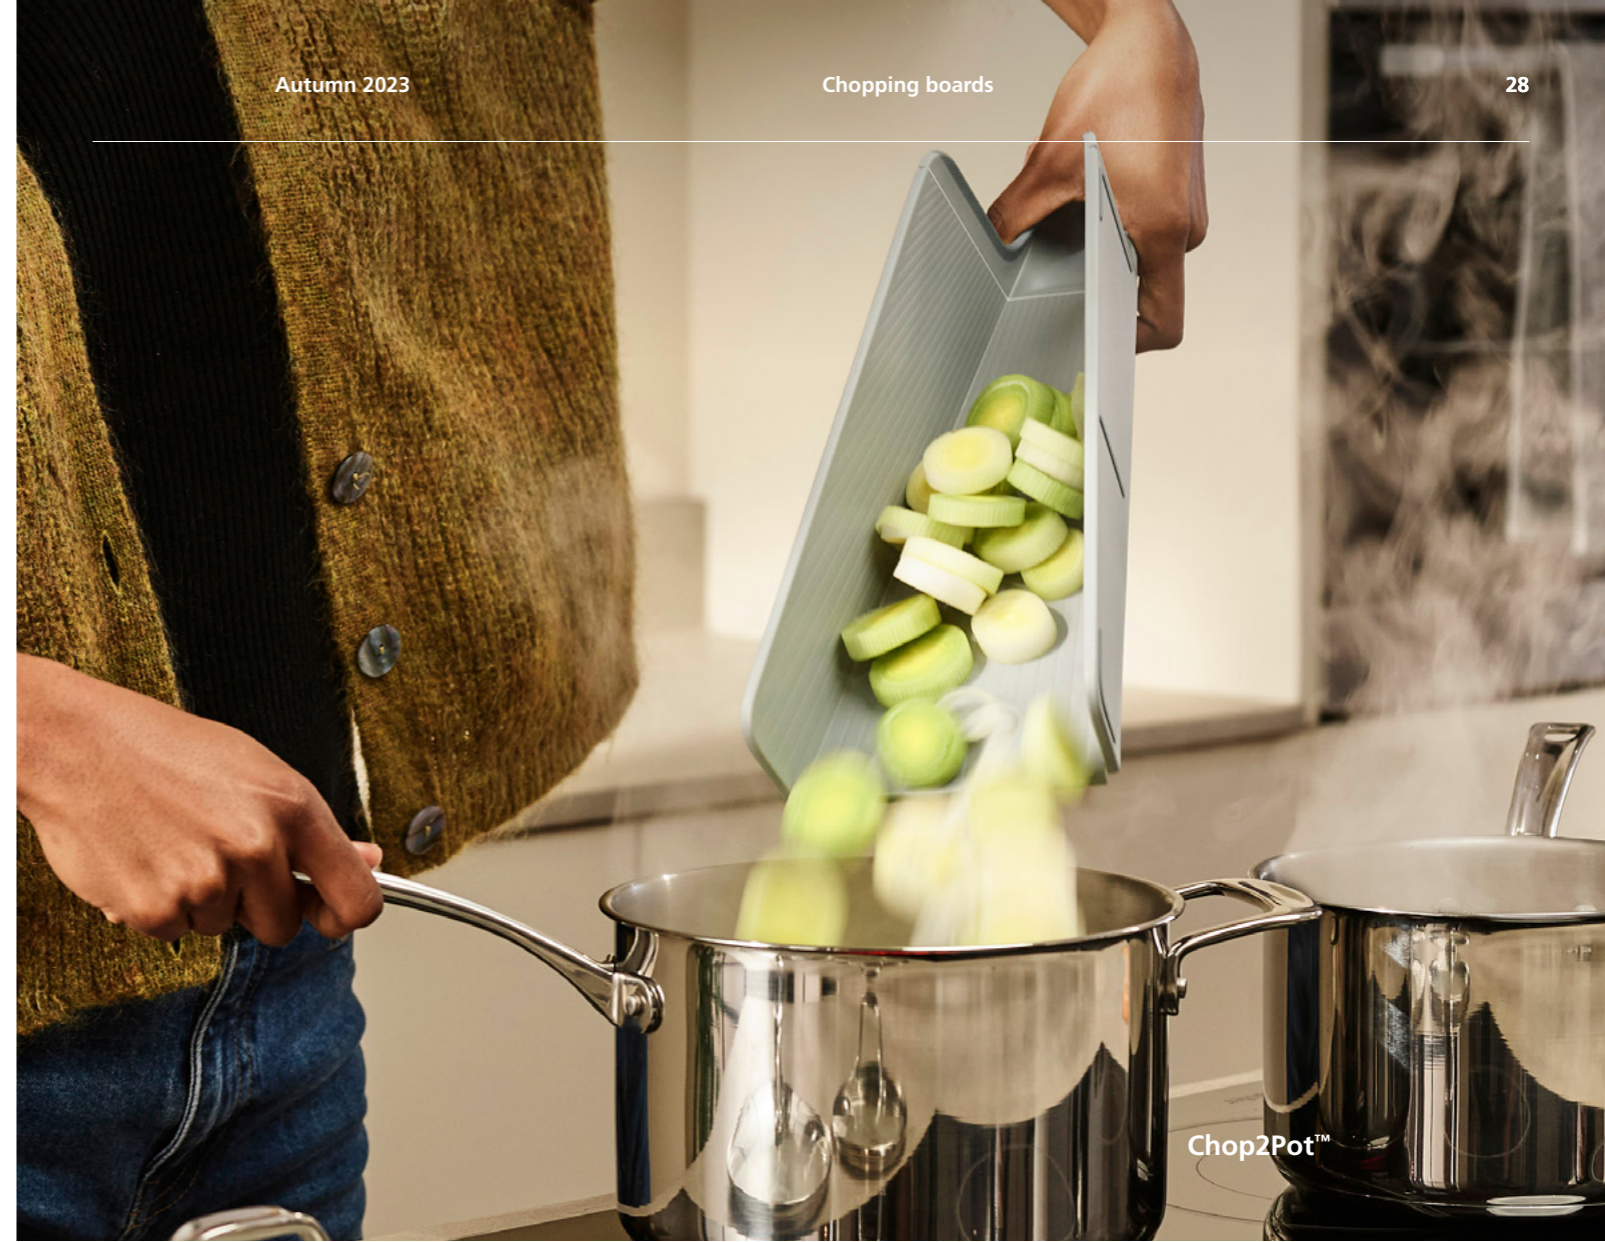

Chopping boards

Folio™ Icon Plus
8-piece knife & chopping board set
(60227) Multicolour
H23 x W32 x D10cm
(H9.1 x W12.6 x D4 inches)

Folio™ Large
4-piece chopping board set
(60184) Graphite
H26.2 x W35.7 x D7.6 cm
(H10¼ x W14 x D3 Inches)

Folio™ Large
4-piece chopping board set
(60193) Sky
H26.2 x W35.7 x D7.6 cm
(H10¼ x W14 x D3 Inches)