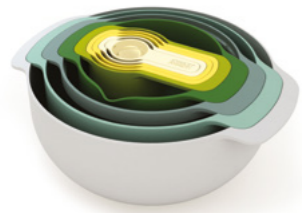

Nest™ 9 Plus
Compact food preparation set
Design by Morph
(40076) Opal
H15 x W31.5 x D26 cm
(H5.9 x 12.4 x D10.2 inches)