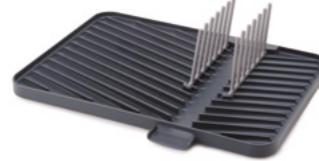

Extend™
Expandable dish rack
with draining spout
Design by Studio17 Design
(85040) Grey
Closed D32 x W36.4 x H16.1 cm (D12½ x W14¼ x H6¼ inches)
Extended D52.7 x W36.4 x H16.1 cm
(D20¾ x W14¼ x H6¼ inches)

Flip-Up™
Adjustable draining board
Design by Studio17 Design
(85139)
H2.4 x W40 x D31.9 cm
(H1 x W15¾ x D12½ inches)