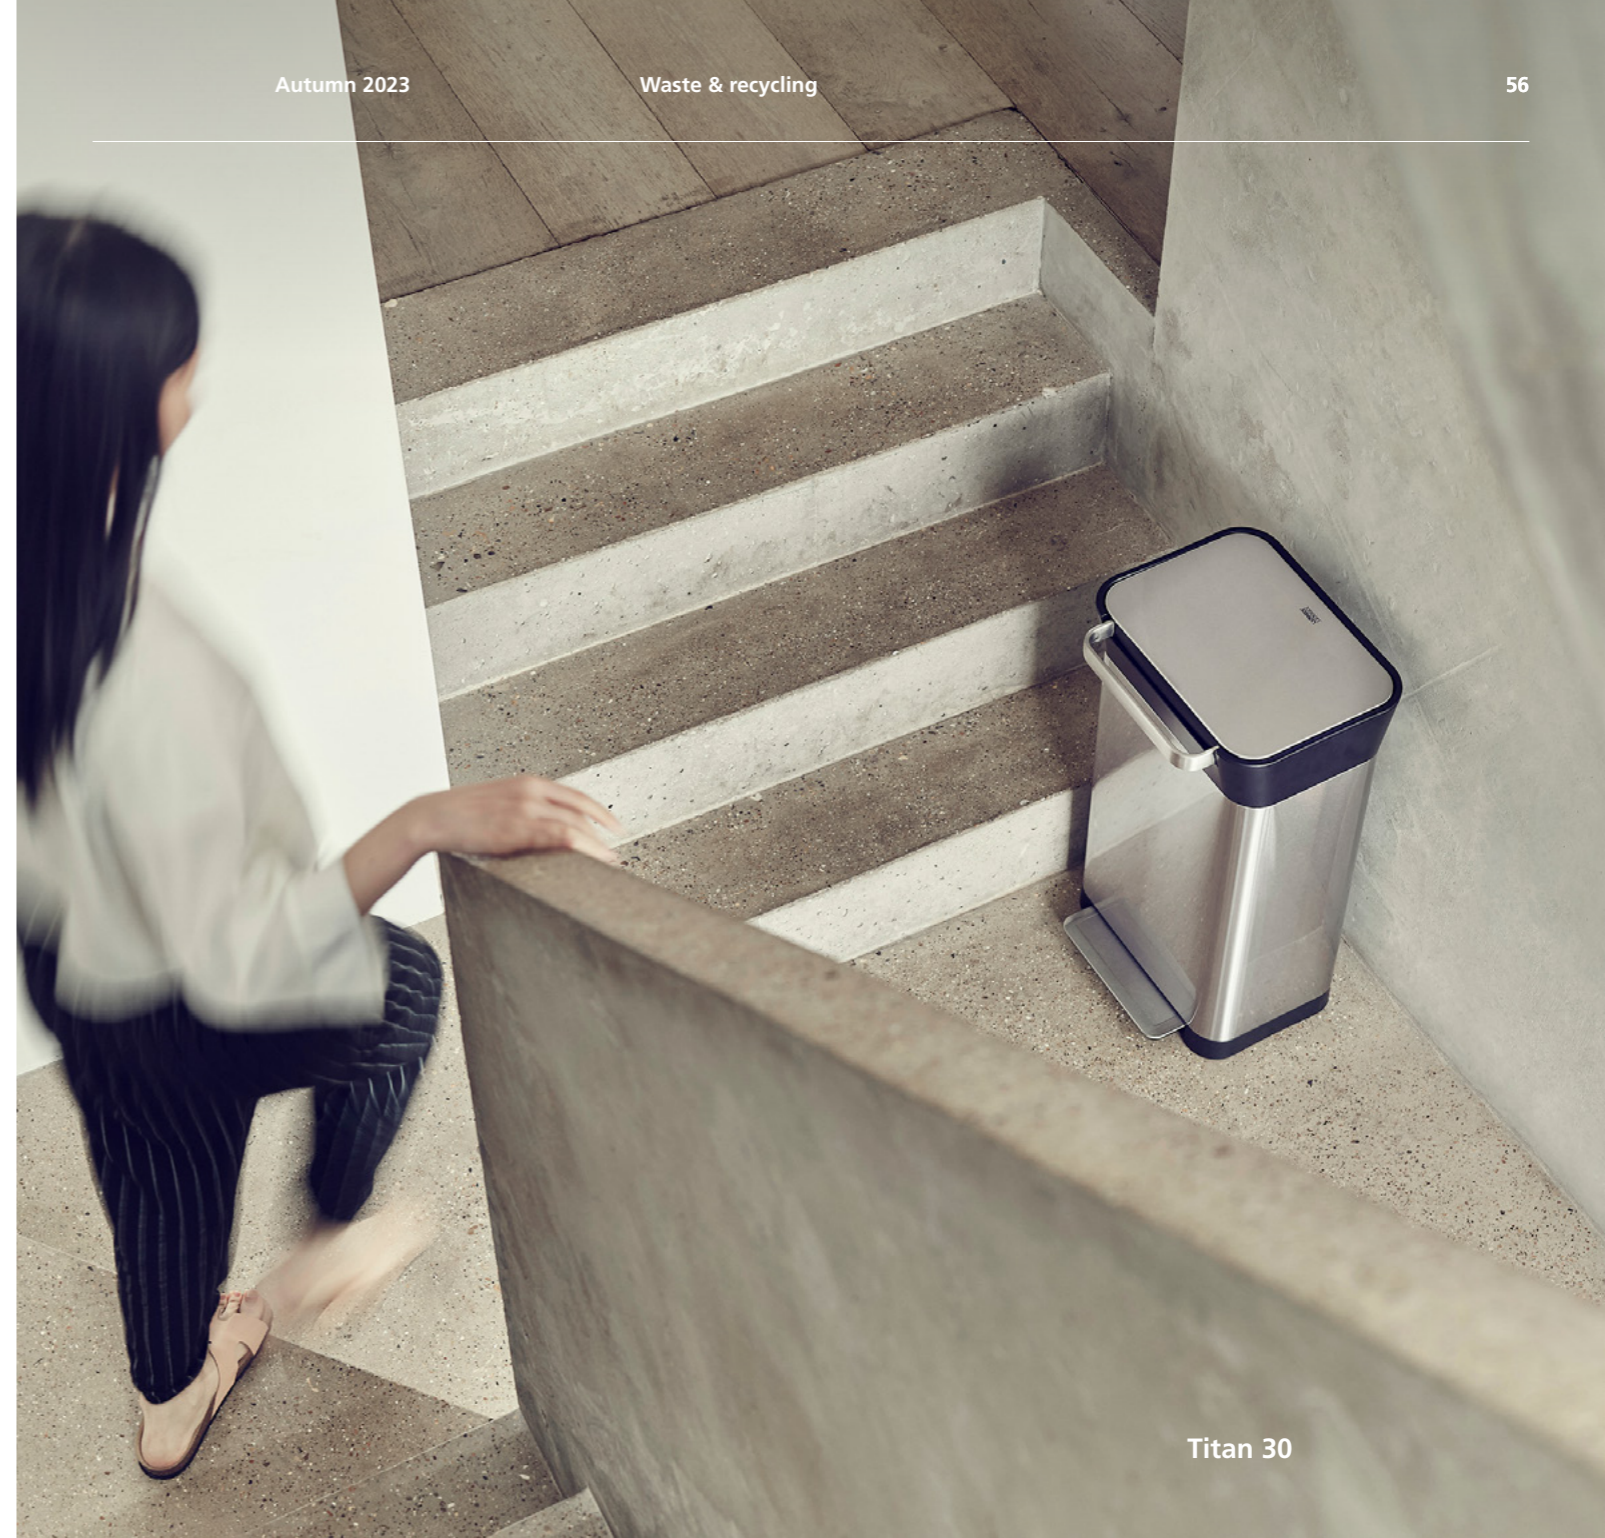

Stack 4
Food waste caddy with odour filter
Design by PearsonLloyd
(30015) Stone
H23 x W20 x D16 cm
(H9 x W7¾ x D6¼ inches)

Stack 4
Food waste caddy with odour filter
Design by PearsonLloyd
(30016) Graphite
H23 x W20 x D16 cm
(H9 x W7¾ x D6¼ inches)

Compo™ 4
Easy-fill food waste caddy
(30046) Stone
H17.3 x W29.7 x D12 cm
(H6.8 x 11.7 x 4.7 inches)

Compo™ 4
Easy-fill food waste caddy
(30107) Graphite
H17.3 x W29.7 x D12 cm
(H6.8 x 11.7 x 4.7 inches)

Replacement odour filters
(30005) Pack size: 2
H17 x W11 x D2 cm
(H6½ x W4¼ x D¾ inches)

IW1
24-36L Eco Liners Recycled Bin Liners
(30131) Pack size: 20
H63 x W60.5cm
(H25 x W24 inches)

IW2
Custom-fit food waste caddy liners
Capacity: 4 litres (1 US gal.)
100% Compostable
(30007) Pack size: 50
H36 x W14.5 x D2 cm
(H14 x W5¾ x D¾ inches)

IW4
50L Eco Liners Recycled Bin Liners
(30132) Pack size: 20
H84.5 x W56cm
(H33½ x W22¼ inches)

IW5
40L Eco Liners Recycled Bin Liners
(30133) Pack size: 20
H84.5 x W46cm
(H33½ x W18¼ inches)

NEW

IW6
30-litre Eco Liners recycled bin liners
(30143) Pack size: 80
H50.5 x W58cm
(H20 x W23 inches)

IW7
20L Eco Liners Recycled Bin Liners
(30135) Pack size: 20
H47.5 x W49cm
(H18¾ x W19½ inches)

IW6
Extra strong custom-fit liners
Capacity: 30 litres
(7.9 US gal.)
(30058) Grey. Pack size: 20
(30118) Transparent. Pack size: 20
H31.5 x W20.5 x D4cm
(H12½ x W8 x D1½ inches)

IW6
30L Eco Liners Recycled Bin Liners
(30134) Pack size: 20
H50.5 x W58cm
(H20 x W23 inches)

Titan 30