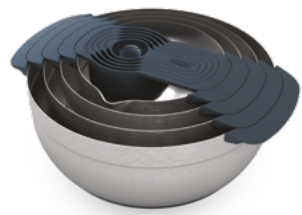

Bowls, weighing & measuring

Nest™ 9 Steel
Compact food preparation set
Design by Morph
(95032)
H15 x W31.5 x D26 cm
(H5.9 x 12.4 x D10.2 inches)