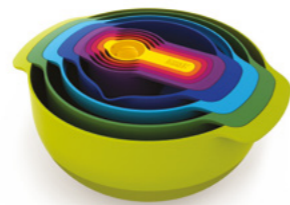

Nest™ 9 Plus
Compact food preparation set
Design by Morph
(40031) Multicolour
(40087) Multicolour *USA only*
H15 x W31.5 x D26 cm
(H5.9 x 12.4 x D10.2 inches)