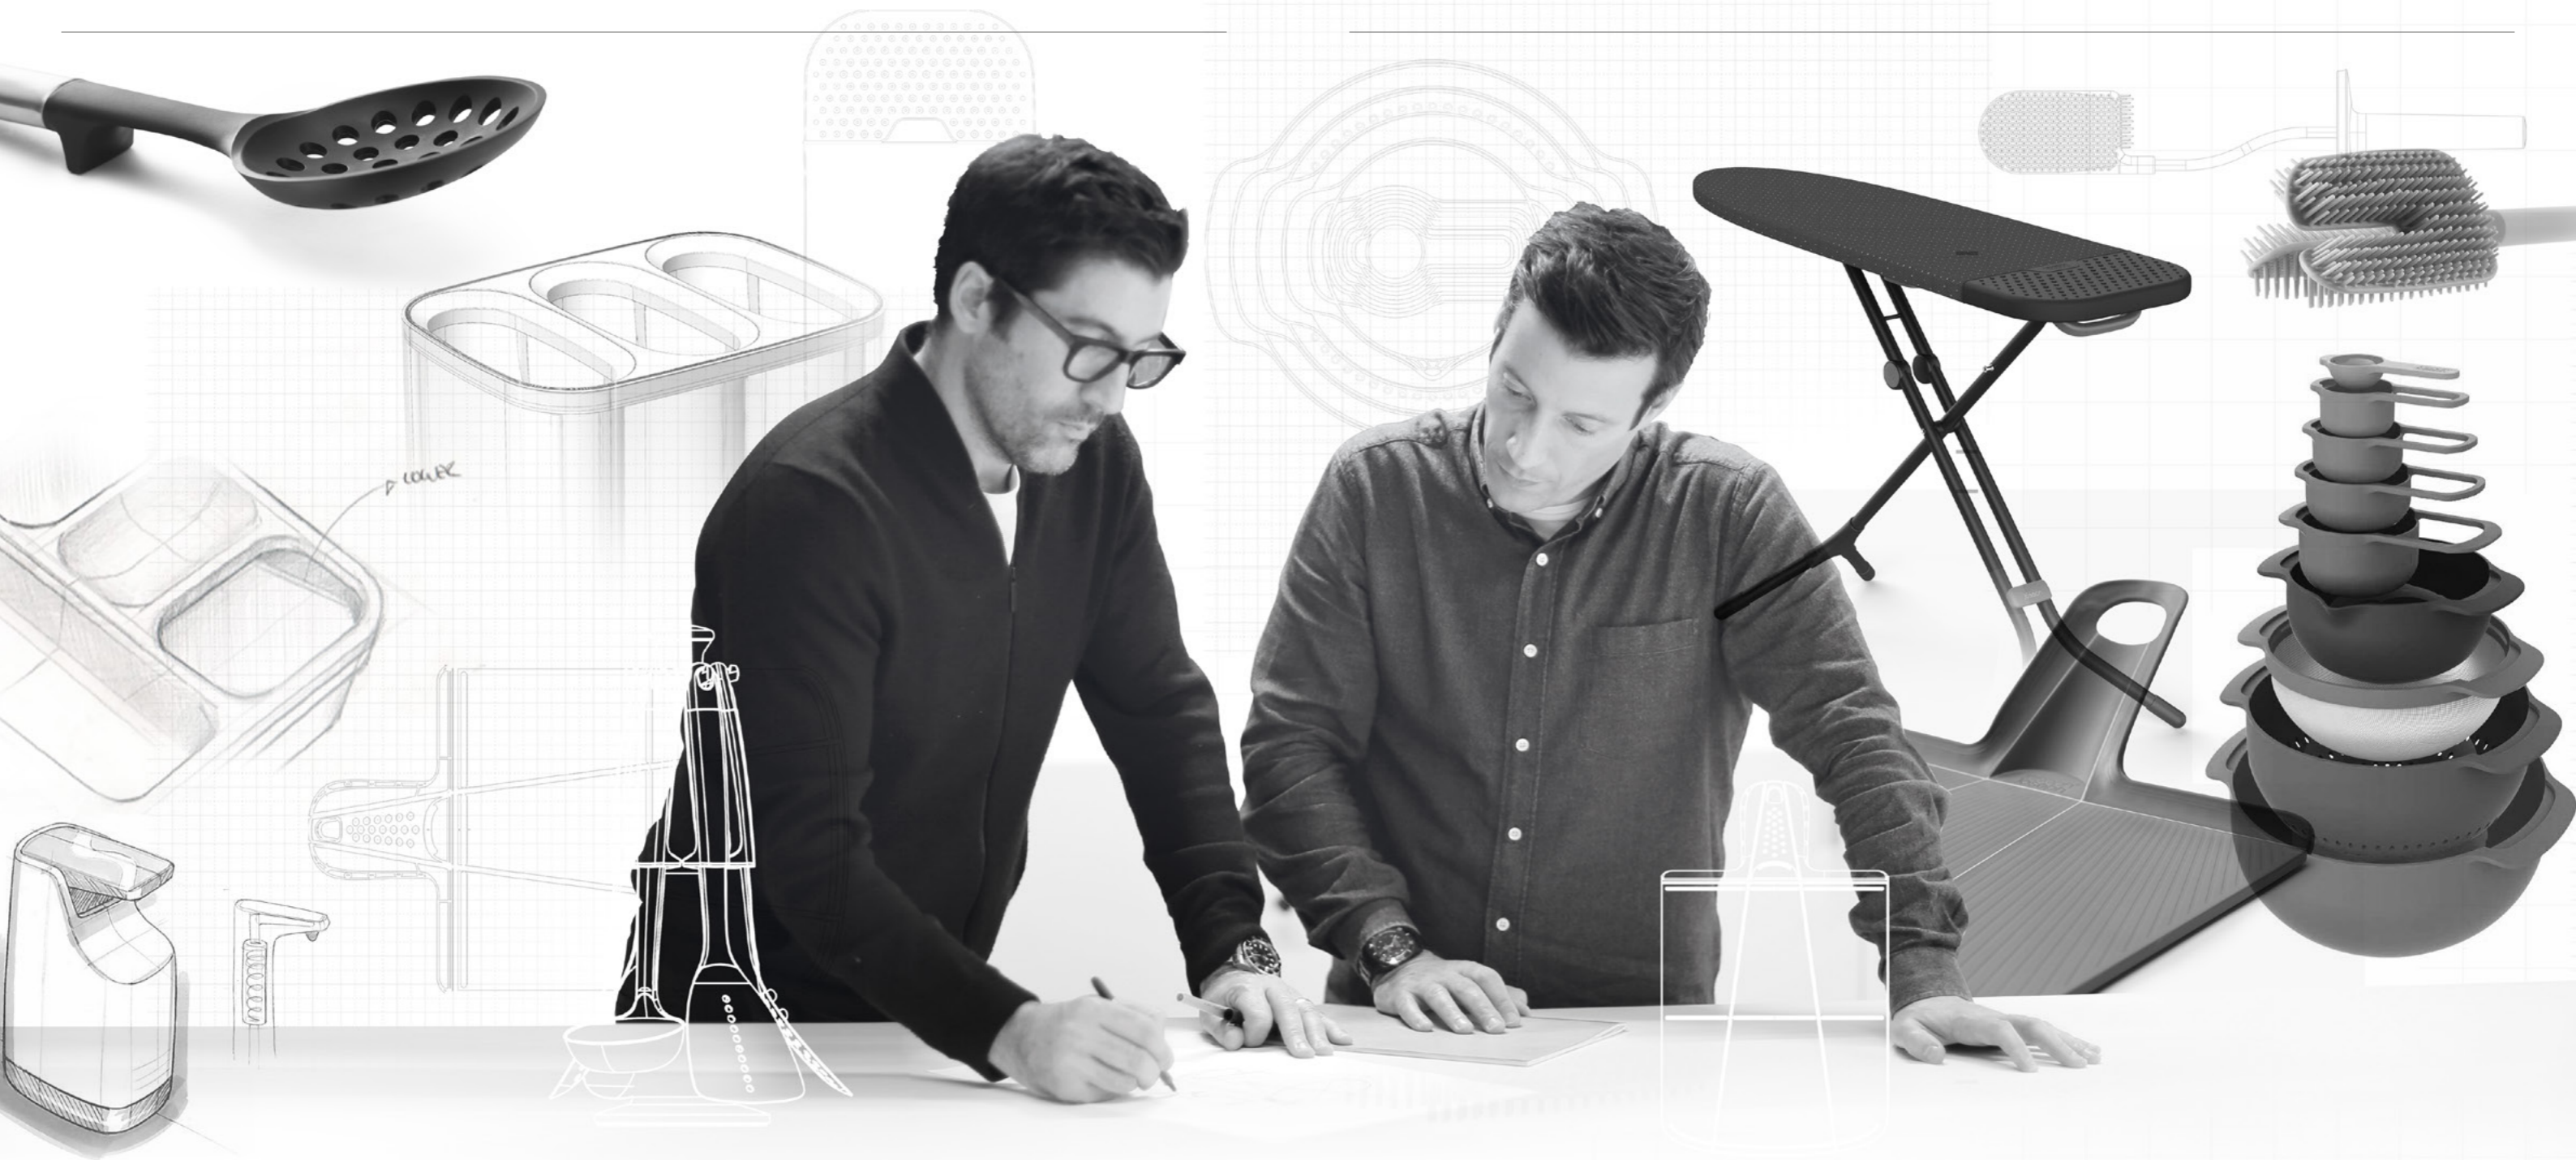

Joseph®  
Joseph

Kitchen / Bathroom / Utility / Laundry  
Autumn 2023

Joseph  
Joseph®

CELEBRATING 20 YEARS OF INNOVATION

Our founders, twin brothers Antony and Richard Joseph, started Joseph Joseph with the aim of revolutionising tasks around the home and making every day more efficient. Our first product was a simple glass chopping board, but we've conquered many areas of the home since then. This year, we're proud to celebrate twenty years of innovation! Here's a recap of some of our proudest achievements over the past two decades and some clever new inventions in the pipeline.