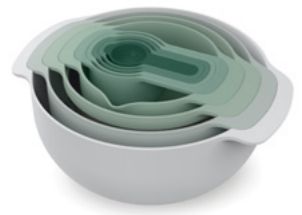

**Cut&Carve™ Plus**  
Multi-function chopping board  
**(60209)** Large Sky  
H2.5 x W41 x D29cm  
(H1 x W16½ x D11½ inches)

# Bowls, weighing & measuring

**Nest™ 9 Steel**  
Compact food preparation set  
Design by Morph  
**(95032)**  
H15 x W31.5 x D26 cm  
(H5.9 x 12.4 x D10.2 inches)

**Nest™ 9 Plus**  
Compact food preparation set  
Design by Morph  
**(40031)** Multicolour  
**(40087)** Multicolour *USA only*  
H15 x W31.5 x D26 cm  
(H5.9 x 12.4 x D10.2 inches)

**Nest™ 9 Plus**  
Compact food preparation set  
Design by Morph  
**(40076)** Opal  
H15 x W31.5 x D26 cm  
(H5.9 x 12.4 x D10.2 inches)

**Nest™ 9 Plus**  
Compact food preparation set  
Design by Morph  
**(40101)** Sky  
H24 x W19 x D8 cm  
(H9½ x W7½ x D3 inches)